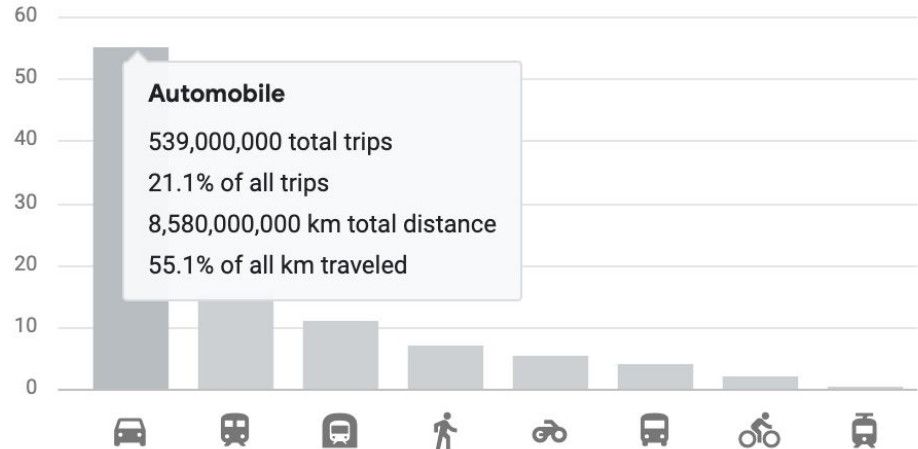

Mission Cities:

100 Climate-Neutral and Smart Cities by 2030

– European Commission, 2021

Challenge: cities require drastic changes in transportation

% of total combined kilometers by mode

Kilometers by mode in Barcelona
Source: Google EIE