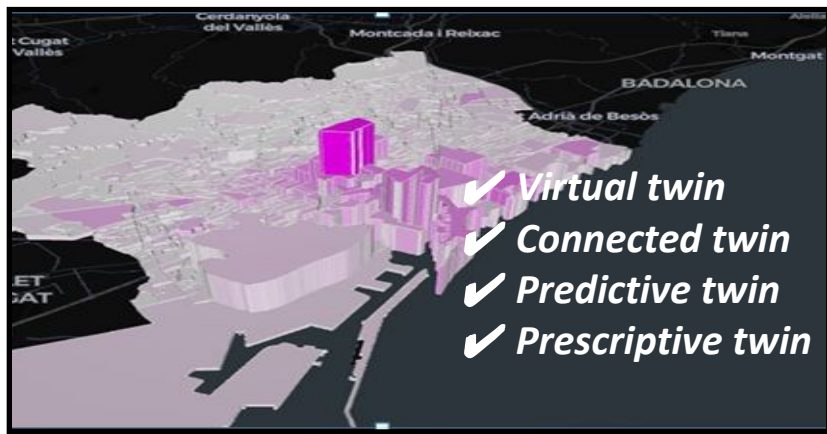

Digital Twin maturity level

2. Ambition & challenges

City complex ecosystem

Digital Twin maturity level

ICT infrastructure

2. Ambition & challenges

City complex ecosystem

Digital Twin maturity level

ICT infrastructure

Stakeholders ecosystem

2. Ambition & challenges

City complex ecosystem

Digital Twin maturity level

Interoperability: Technical, Semantic, Organizational & Legal

ICT infrastructure

Stakeholders ecosystem

- National Supercomputing Centre in Spain
- member of the European network of supercomputers

A screenshot of a web browser displaying a news article from POLITICO. The browser's address bar shows the URL 'politico.eu/article/barcelona-digital-twin-future-city-planning/'. The article's title is 'Barcelona bets on 'digital twin' as future of city planning', and the sub-headline reads 'New scheme aims to ensure planning is based on solid data, rather than political whim.' The article is categorized under 'LIVING CITIES'. The background image of the article shows a modern server room with rows of server racks, set within a grand, historic building with high ceilings and arched windows.