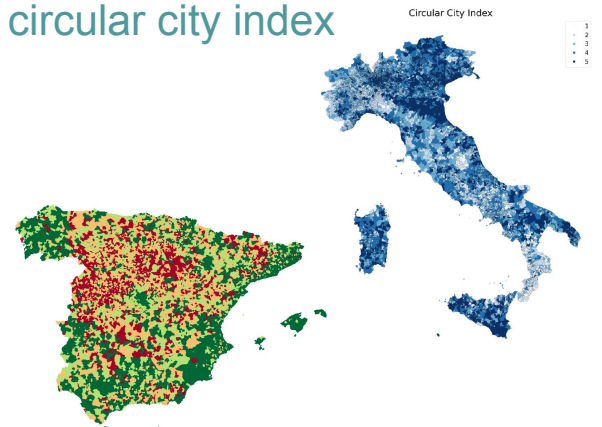

bike-lane network

public green index

circular city index

AI-driven air quality estimation

mobility & accessibility

Mission Cities:

100 Climate-Neutral and Smart Cities by 2030

– European Commission, 2021

Challenge: cities require drastic changes in transportation

% of total combined kilometers by mode

Kilometers by mode in Barcelona
Source: Google EIE

mobility & accessibility

Ajuntament de Barcelona

Català Castellano English