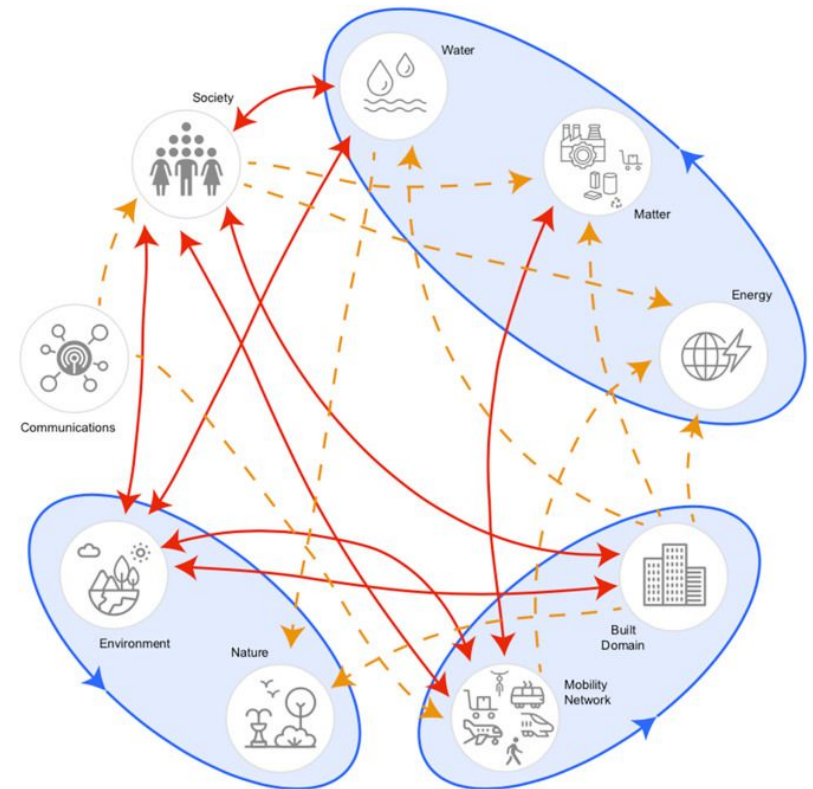

Digital Twin maturity level

2. Ambition & challenges

City complex ecosystem

Digital Twin maturity level

ICT infrastructure

2. Ambition & challenges

City complex ecosystem

Digital Twin maturity level

ICT infrastructure

Stakeholders ecosystem

2. Ambition & challenges

City complex ecosystem

Digital Twin maturity level

Interoperability: Technical, Semantic, Organizational & Legal

ICT infrastructure

Stakeholders ecosystem

- National Supercomputing Centre in Spain
- member of the European network of supercomputers

A screenshot of a web browser displaying a news article from POLITICO. The browser's address bar shows the URL 'politico.eu/article/barcelona-digital-twin-future-city-planning/'. The article's title is 'Barcelona bets on 'digital twin' as future of city planning', and the sub-headline reads 'New scheme aims to ensure planning is based on solid data, rather than political whim.' The article is categorized under 'LIVING CITIES'. The background image of the article shows a modern server room with rows of server racks, set within a grand, historic building with high ceilings and arched windows.

- Underlying **theoretical framework** on how to build an urban digital twin
- Describes how the different parts of the city –its anatomy– work and **interact together**
- **Modularity** makes it easy to upgrade and **transfer to other cities**