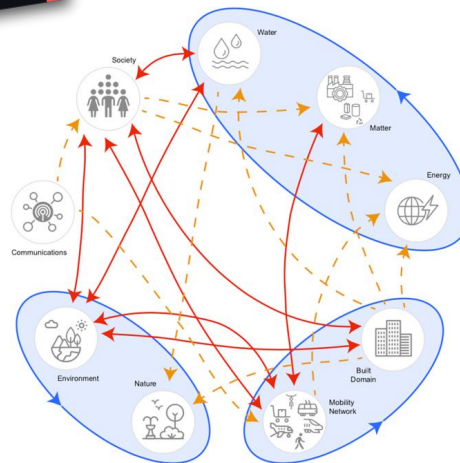

ICT infrastructure

Stakeholders ecosystem

2. Ambition & challenges

City complex ecosystem

Digital Twin maturity level

Interoperability: Technical, Semantic, Organizational & Legal

ICT infrastructure

Stakeholders ecosystem

- National Supercomputing Centre in Spain
- member of the European network of supercomputers

A screenshot of a web browser displaying a news article from POLITICO. The browser's address bar shows the URL 'politico.eu/article/barcelona-digital-twin-future-city-planning/'. The article's title is 'Barcelona bets on 'digital twin' as future of city planning', and the sub-headline reads 'New scheme aims to ensure planning is based on solid data, rather than political whim.' The article is categorized under 'LIVING CITIES'. The background image of the article shows a modern server room with rows of server racks, set within a grand, historic building with high ceilings and arched windows.

- Underlying **theoretical framework** on how to build an urban digital twin
- Describes how the different parts of the city –its anatomy– work and **interact together**
- **Modularity** makes it easy to upgrade and **transfer to other cities**

bike-lane network

public green index

circular city index

AI-driven air quality estimation

mobility & accessibility

Mission Cities:

100 Climate-Neutral and Smart Cities by 2030

– European Commission, 2021